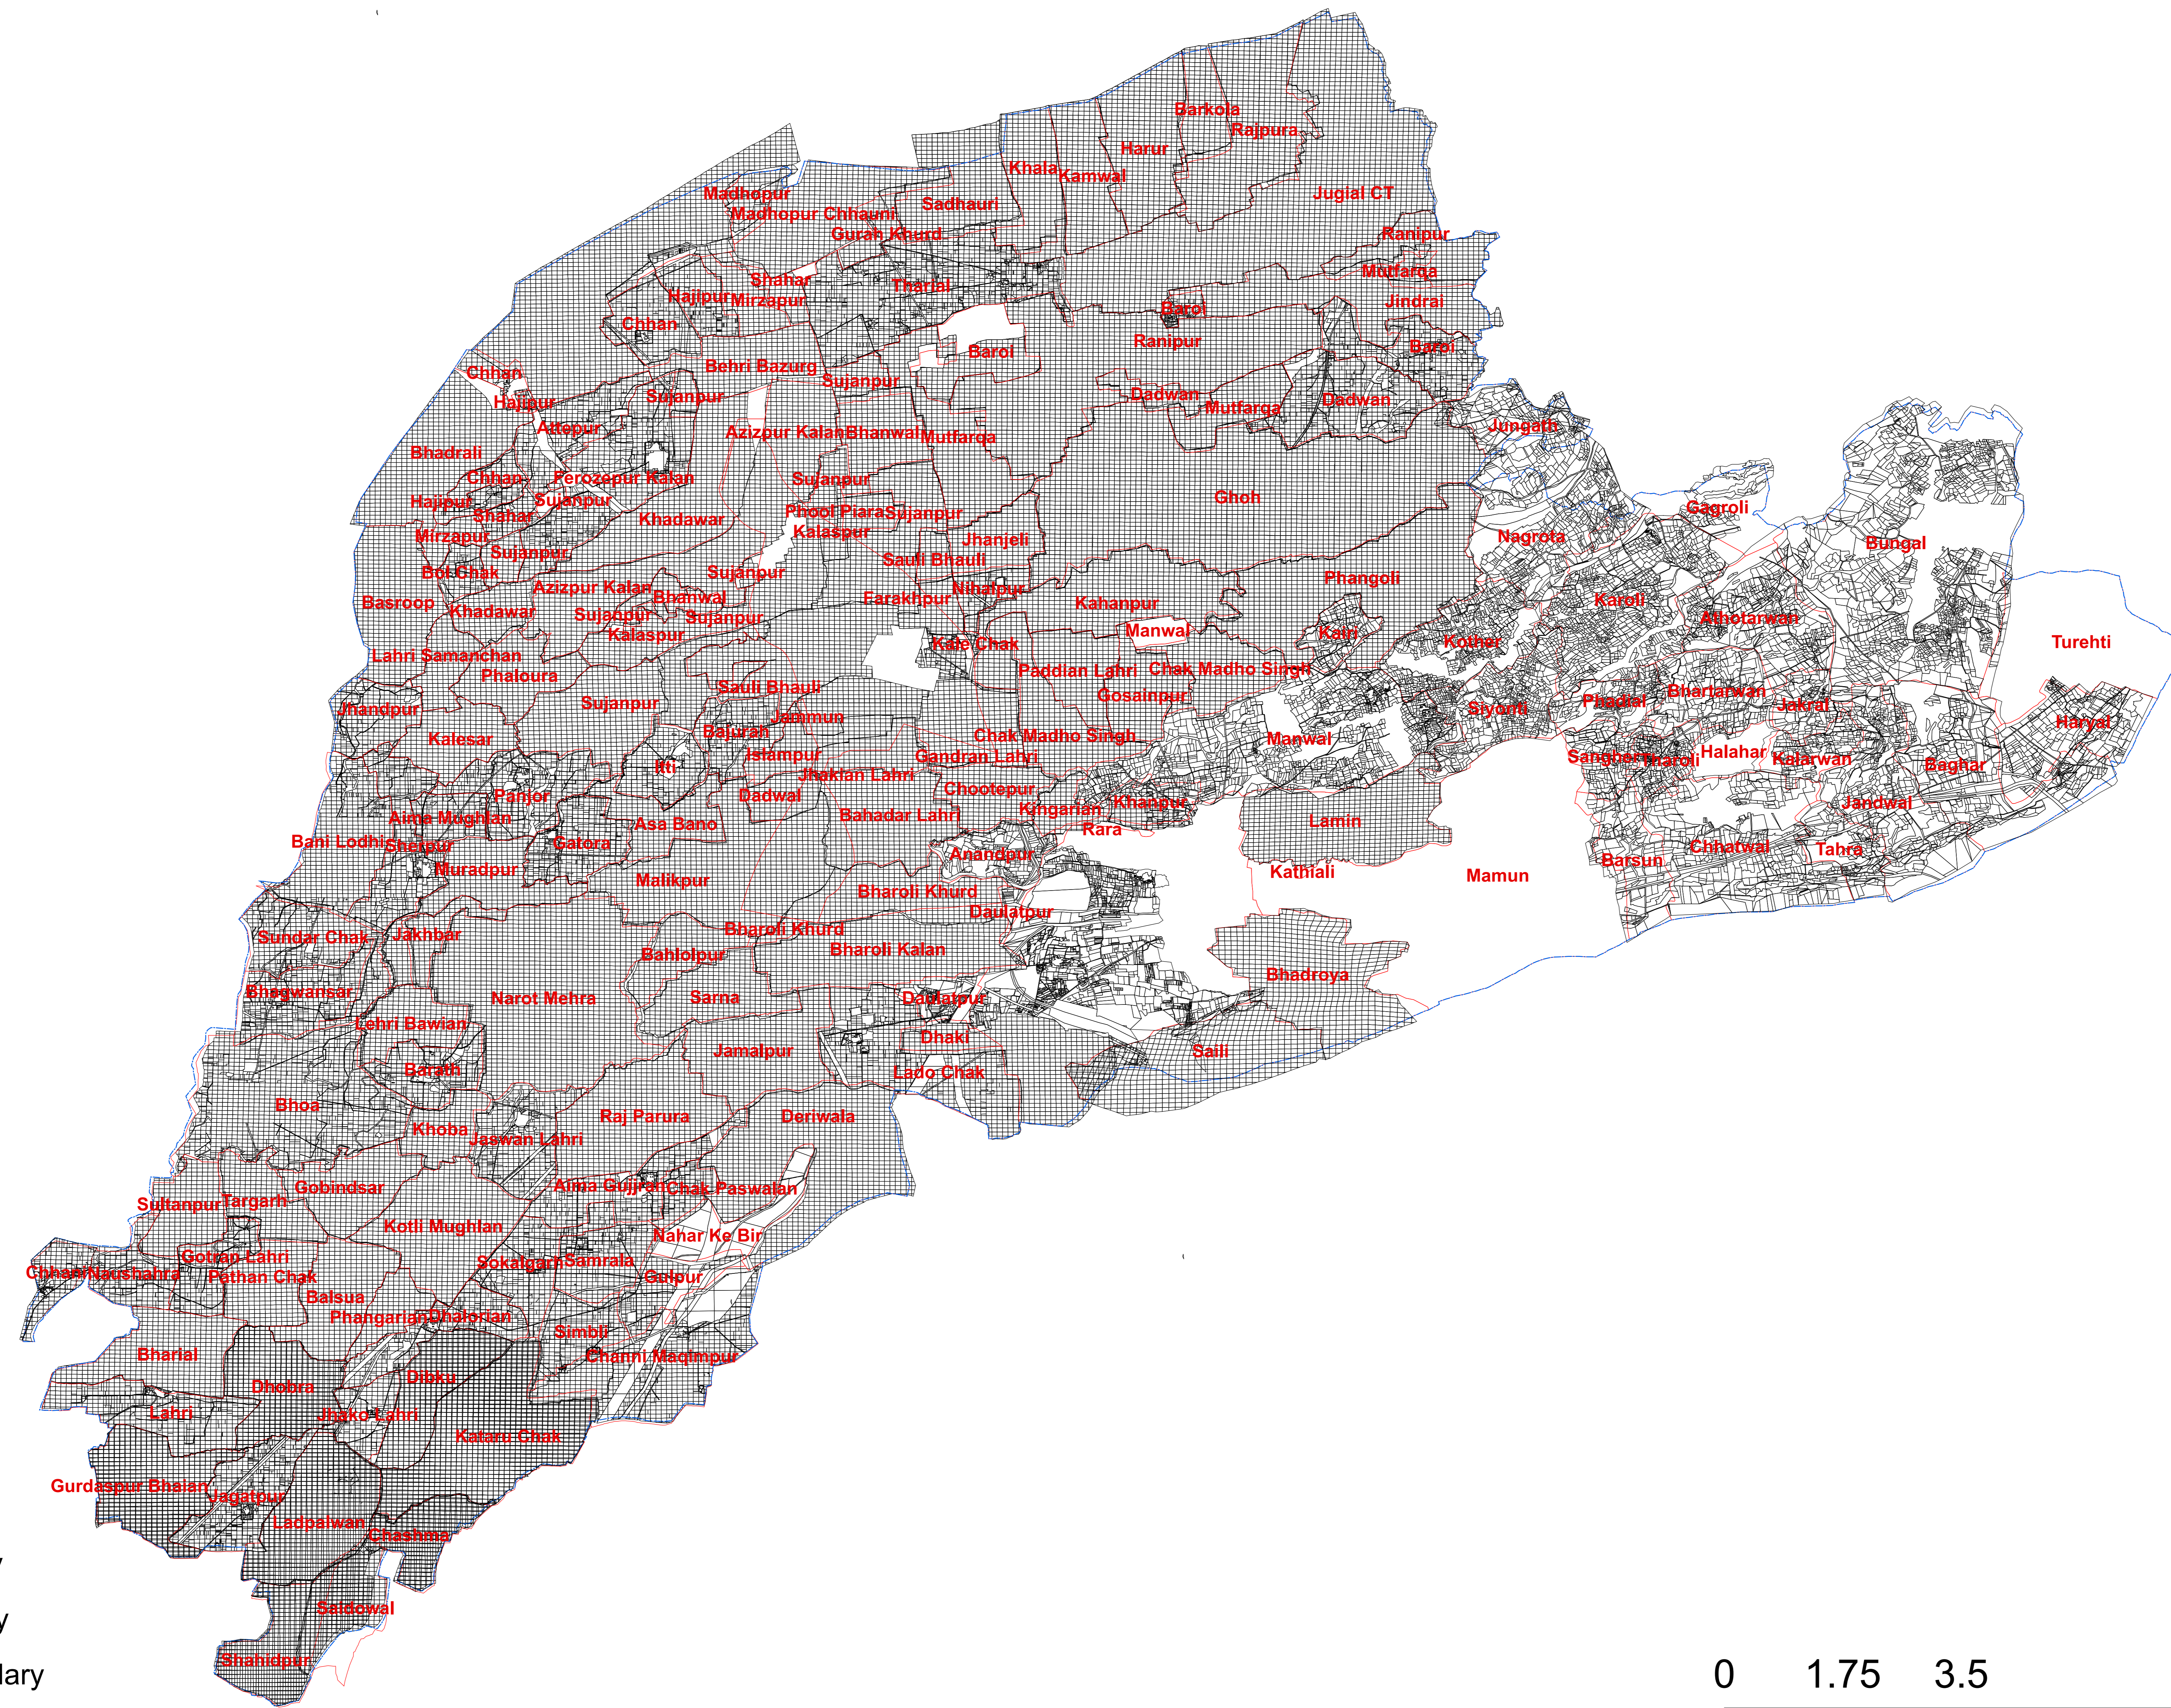

GIS based Draft Cadastral Maps (Pathankot)

Legend

- MC Boundary
- LPA Boundary
- Village Boundary
- Cadastral Boundary

Disclaimer : This map is a draft and is provided for information only. The information/ boundaries contained herein are subjected to change after verification from the concerned department.